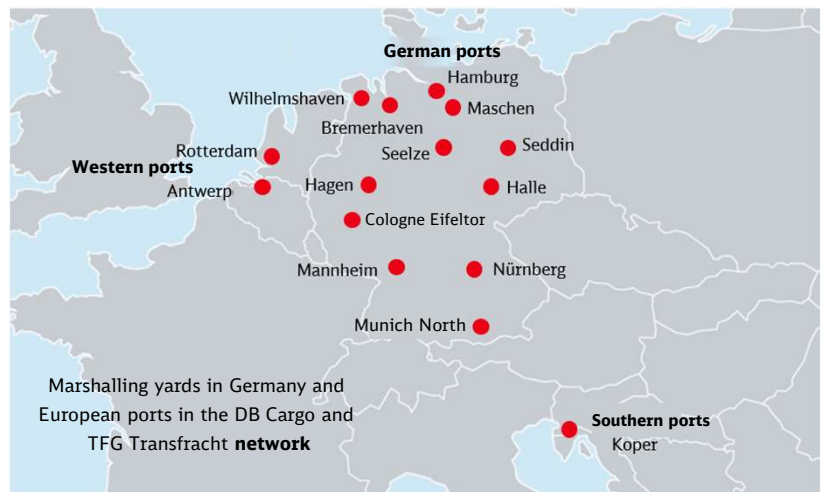

Cargo

An unbeatable Team in single wagon and container transport

DB Cargo and TFG Transfracht offer flexible and climate-friendly transport solutions by rail

DB Cargo single wagon-network + combined transport with TFG Transfracht: It doesn't always have to be block train – we start at one wagon for you

Connection to national and international rail freight transport: no private siding necessary

Fast and flexible **door-to-door-solutions**

Environmentally friendly transport: 80% less CO₂e-emissions compared to truck; issuing of CO₂e-certificates

Drive **100% CO₂e-neutral** by rail with our **DB climate+** product

Contact us:

Your contact in single wagonload transport: Marion Duldner, Tel. +49 89 1308 6167, marion.duldner@deutschebahn.com

Your contact in container transport: Thomas Kewitz, Tel. +49 152 37576064, thomas.kewitz@transfracht.com