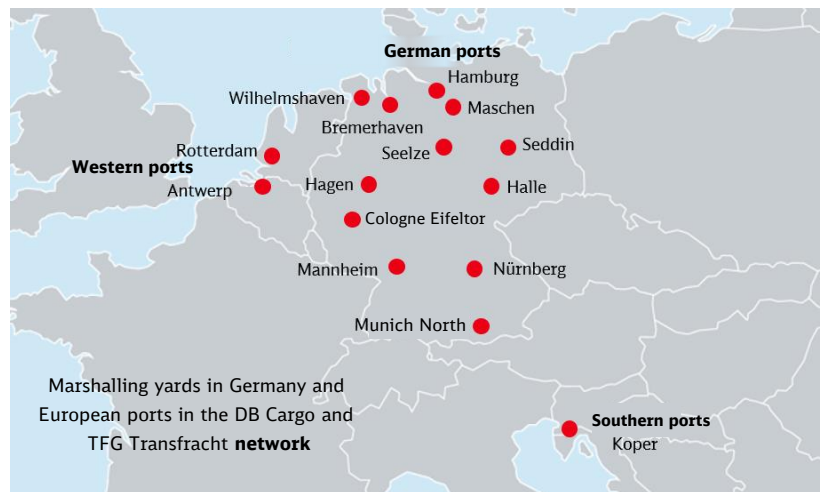

Cargo

An unbeatable Team in single wagon and container transport

DB Cargo and TFG Transfracht offer flexible and climate-friendly transport solutions by rail

DB Cargo single wagon-network + combined transport with TFG Transfracht: It doesn't always have to be block train – we start at one wagon for you

Connection to national and international rail freight transport: no private siding necessary

Fast and flexible **door-to-door-solutions**

Environmentally friendly transport: 80% less CO₂-emissions compared to truck; issuing of CO₂-certificates

Drive **100% CO₂-free** by rail with our **DBeco plus** product

Contact us:

Your contact in single wagonload transport: Marion Duldner, Tel. +49 89 1308 6167, marion.duldner@deutschebahn.com

Your contact in container transport: Thomas Kewitz, Tel. +49 89 1308 7913, thomas.kewitz@transfracht.com